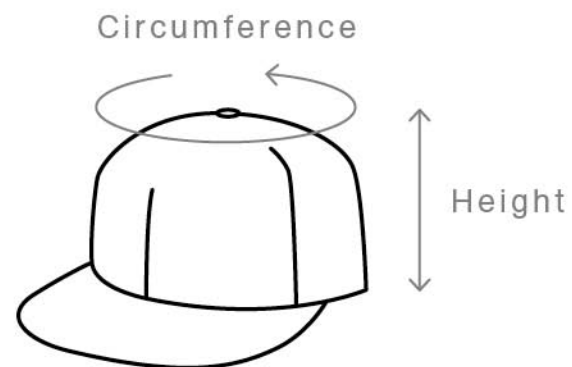

Mid Profile - Flat Peak

MEASUREMENT

Circumference (cm)

Height (cm)

ONE SIZE

60

9.5

Please note measurements can vary within 1.5cm, this is within our tolerance.