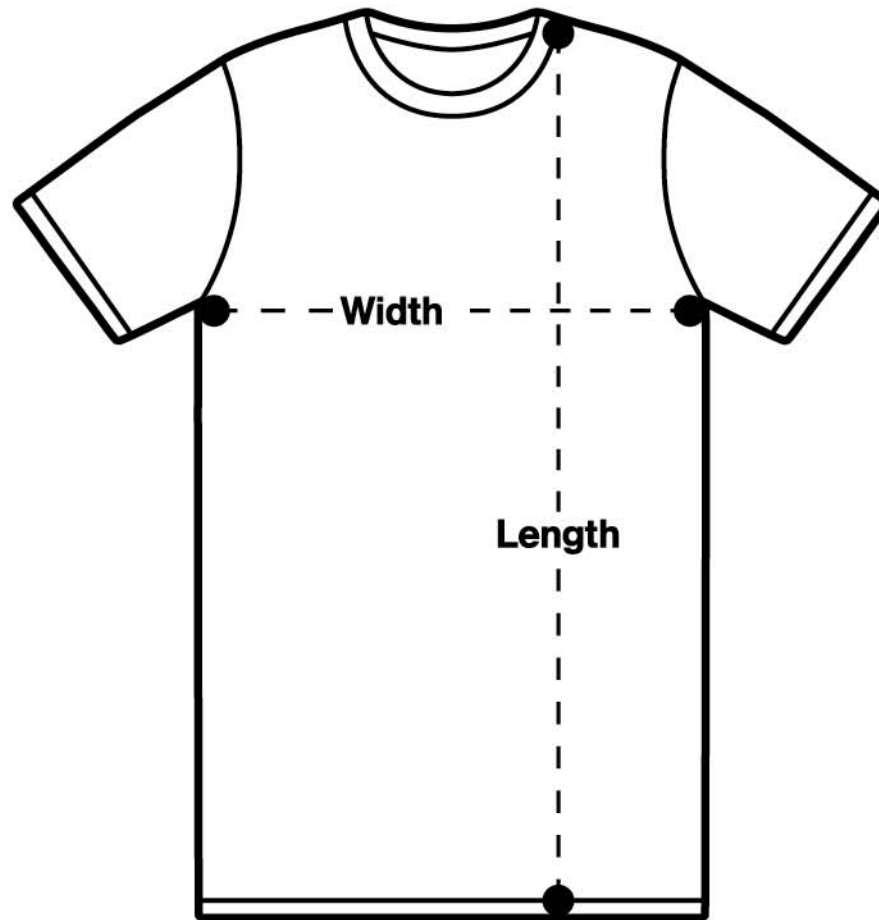

Basic Tee

MEASUREMENT	XSM	SML	MED	LRG	XLG	2XL	3XL	4XL	5XL
Body Width (cm)	43	47	52	56.5	61	64	68	72	86
Body Length (cm)	68	71	75	78.5	82	83.5	85	87	89

Please note measurements can vary within 2.5cm, this is within our tolerance.

ascolour.