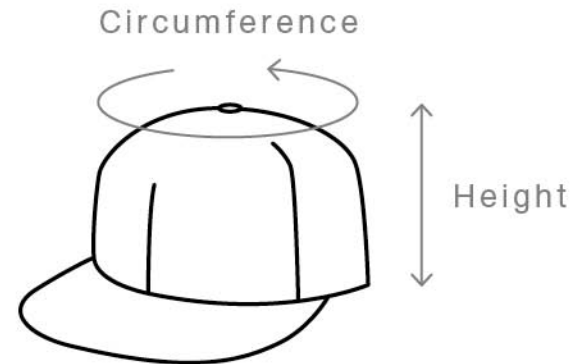

Mid Profile - Curved Peak

MEASUREMENT

Circumference (cm)

Full Length (cm)

ONE SIZE

59.5

10

Please note measurements can vary within 2cm, this is within our tolerance.

ACCESS CAP - 1130.

Low Profile - Curved Peak

MEASUREMENT	ONE SIZE
Circumference (cm)	60
Height (cm)	8.5

Circumference

Height

Please note measurements can vary within 1.5cm, this is within our tolerance.

ACCESS CAP - 1130.