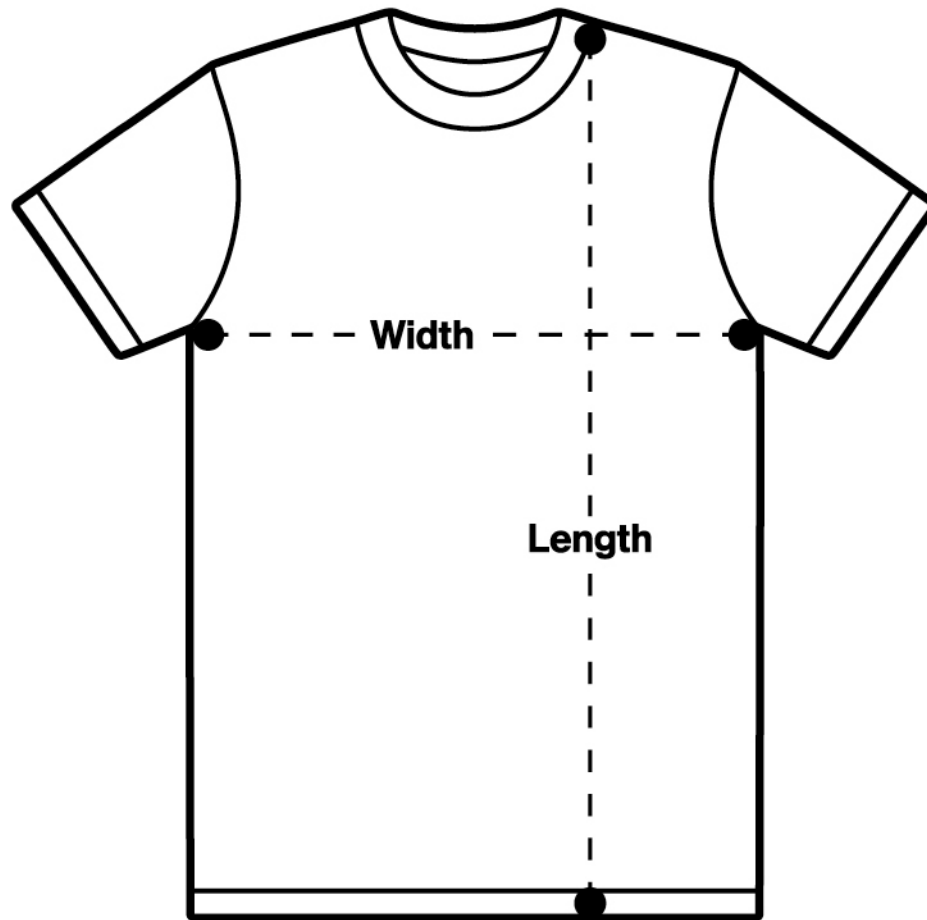

Classic Tee

MEASUREMENT	SML	MED	LRG	XLG	2XL	3XL	4XL	5XL
Body Width (cm)	47	52	56.5	61	64	68	74.5	79
Body Length (cm)	70	74	77.5	81	84	87	88	89

Please note measurements can vary within 2.5cm, this is within our tolerance.

ascolour.