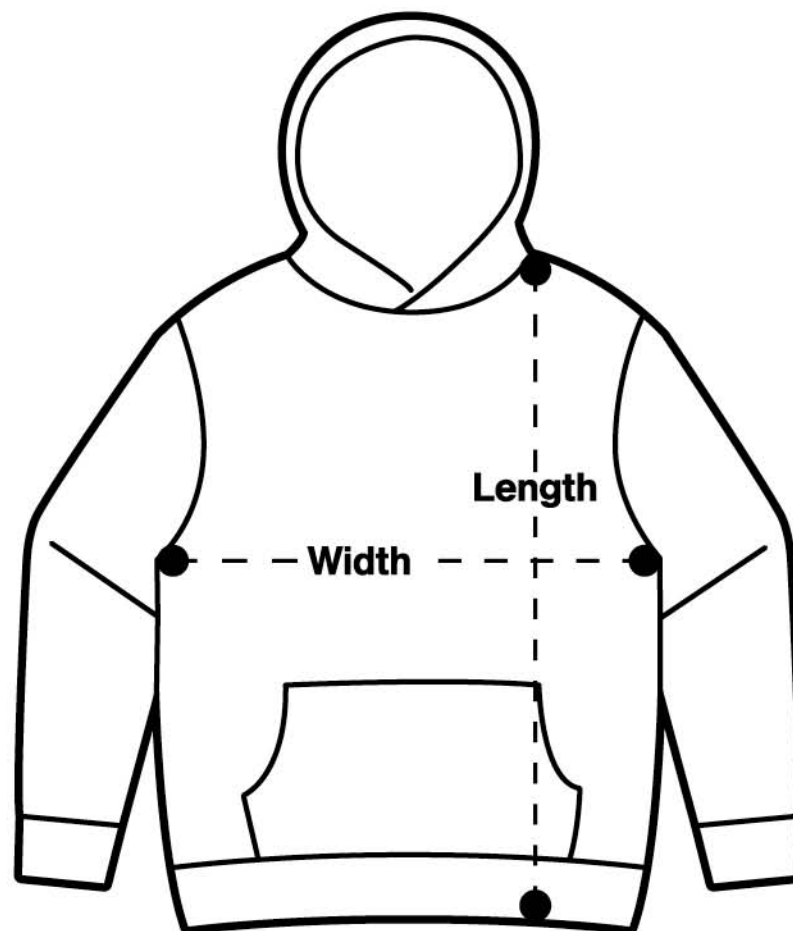

STOCK CAP - 1100.

Structured, lower profile six panel cap, flat peak.

MEASUREMENT	ONE SIZE
Circumference (cm)	59
Height (cm)	10

Circumference

Height

Please note measurements can vary within 1.5cm, this is within our tolerance.

Please note measurements can vary within 2.5cm, this is within our tolerance.

Heavy Hood

MEASUREMENT	XSM	SML	MED	LRG	XLG	2XL	3XL
Body Width (cm)	57	60	63	66	69	72	75
Body Length (cm)	68.5	71	73.5	76	78.5	81	83.5

Please note measurements can vary within 2.5cm, this is within our tolerance.

ascalour.

Relax Hood

MEASUREMENT	XSM	SML	MED	LRG	XLG	2XL	3XL	4XL	5XL
Body Width (cm)	54	57	60	63	66	69	72	75	78
Body Length (cm)	68	70.5	73	75.5	78	80.5	83	84.5	86