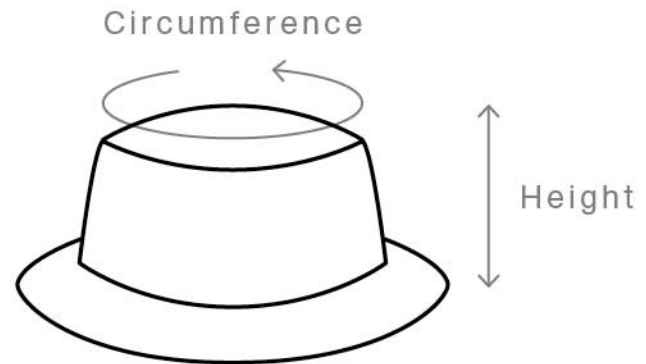

BUCKET HAT - 1117.

Reinforced brim with stitching detail & side eyelets.

MEASUREMENT

Circumference (cm)

Height (cm)

ONE SIZE

61

9

Please note measurements can vary within 1.5cm, this is within our tolerance.