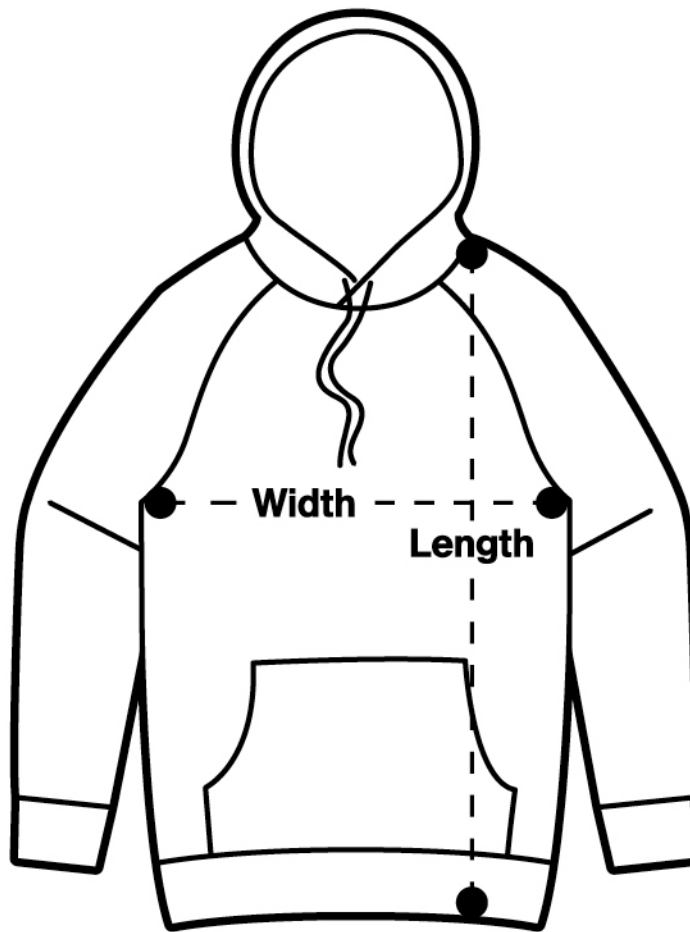

Supply Hood

MEASUREMENT	XSM	SML	MED	LRG	XLG	2XL	3XL	4XL	5XL
Body Width (cm)	49	52	55	58	61	64	67	70	73
Body Length (cm)	69.5	72	74.5	77	79.5	82	84.5	85.5	86.5

Please note measurements can vary within 2.5cm, this is within our tolerance.

ascolour.