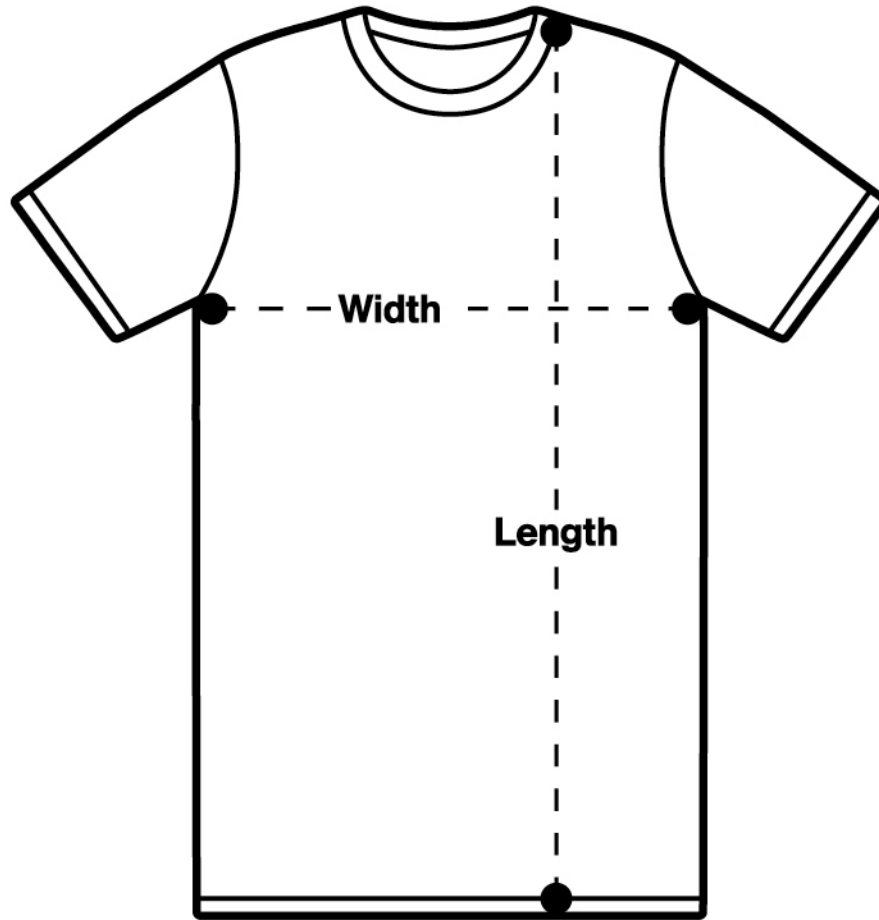

Staple Tee

MEASUREMENT	XSM	SML	MED	LRG	XLG	2XL	3XL	4XL	5XL
Body Width (cm)	43	47	52	56.5	61	64	68	75	80
Body Length (cm)	68	71	75	78.5	82	83.5	85	87	89

Please note measurements can vary within 2.5cm, this is within our tolerance.

ascolour.