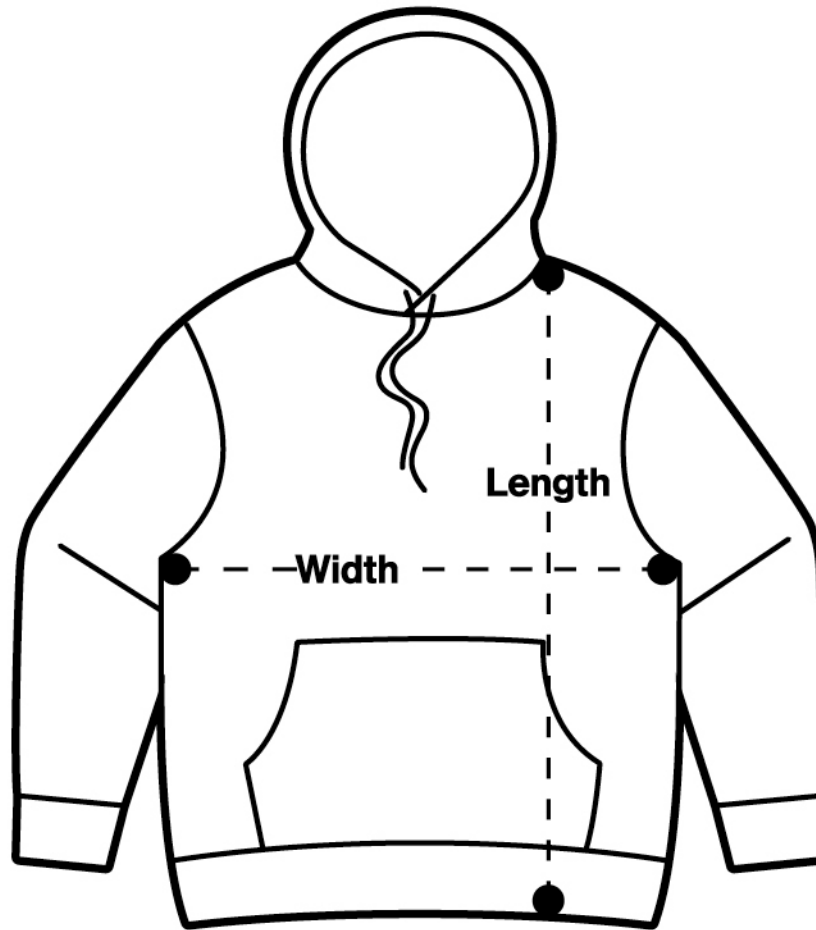

Heavy Hood

MEASUREMENT	XSM	SML	MED	LRG	XLG	2XL	3XL
Body Width (cm)	57	60	63	66	69	72	75
Body Length (cm)	68.5	71	73.5	76	78.5	81	83.5

Please note measurements can vary within 2.5cm, this is within our tolerance.

ascalour.