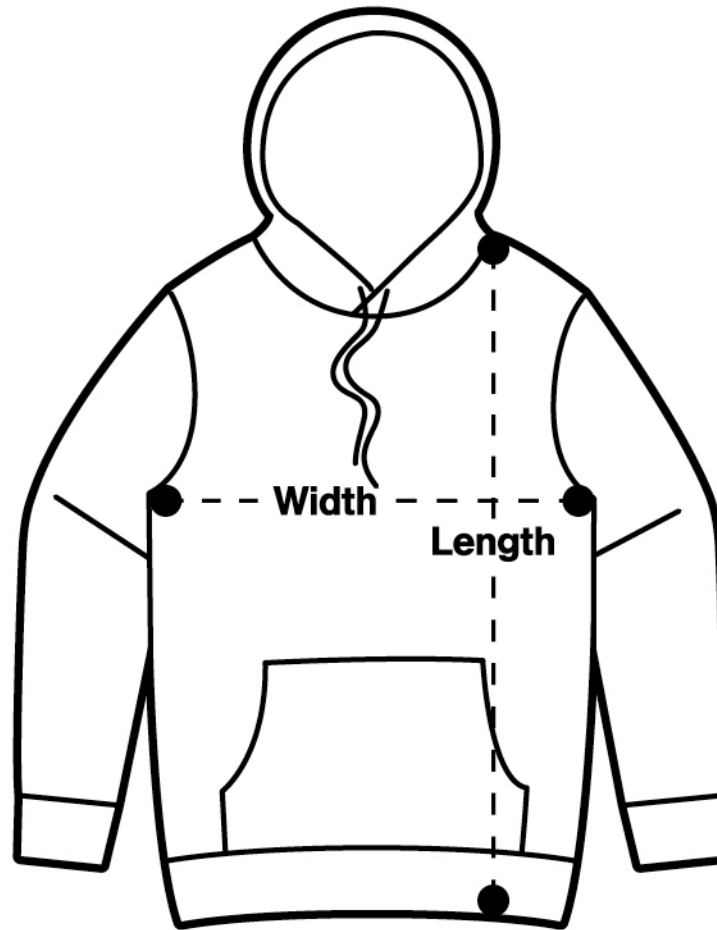

Please note measurements can vary within 2.5cm, this is within our tolerance.

ascolour.

Supply Hood

MEASUREMENT	XSM	SML	MED	LRG	XLG	2XL	3XL	4XL	5XL
Body Width (cm)	49	52	55	58	61	64	67	70	73
Body Length (cm)	69.5	72	74.5	77	79.5	82	84.5	85.5	86.5

Please note measurements can vary within 2.5cm, this is within our tolerance.

ascolour.

Stencil Hood

MEASUREMENT	XSM	SML	MED	LRG	XLG	2XL	3XL	4XL	5XL
Body Width (cm)	49	52	55	58	61	64	67	70	73
Body Length (cm)	65	71	74	77	79.5	82	84.5	86	87.5