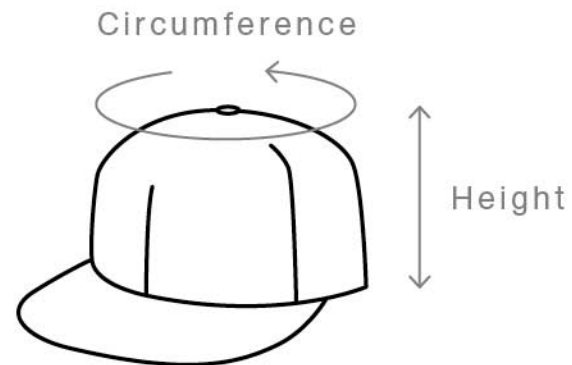

CLASS CORD CAP - 1153.

Mid Profile - Flat Peak

MEASUREMENT

Circumference (cm)

Height (cm)

ONE SIZE

60

9.5

Please note measurements can vary within 1.5cm, this is within our tolerance.

WO'S CROP TEE - 4062.

MEASUREMENT	XSM	SML	MED	LRG	XLG	2XL
Body Width (cm)	47.5	50	52.5	55	57.5	60
Body Length (cm)	44	45	46.5	47.5	48.5	49.5