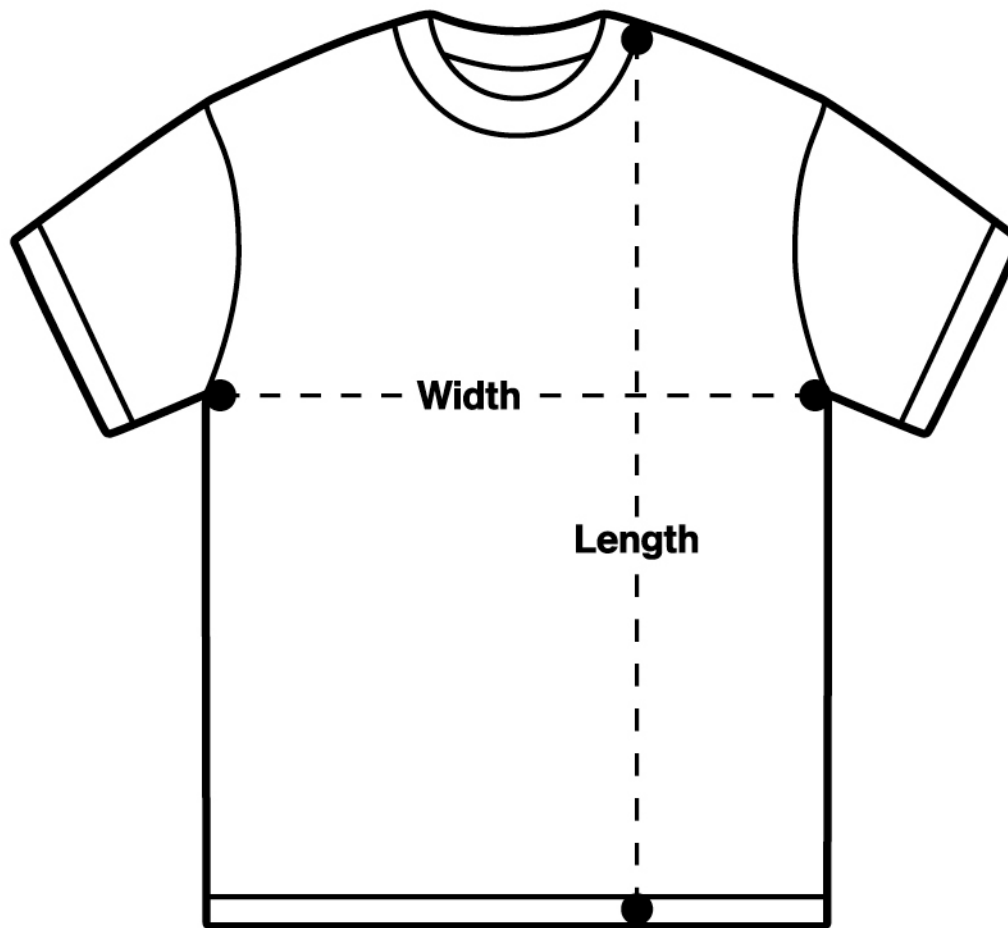

Heavy Faded Tee

MEASUREMENT

	XSM	SML	MED	LRG	XLG	2XL	3XL
Body Width (cm)	47	51	55	59	63	67	71
Body Length (cm)	68	70.5	74	77.5	81	84.5	86.5

Please note measurements can vary within 2.5cm, this is within our tolerance.

ascolour.