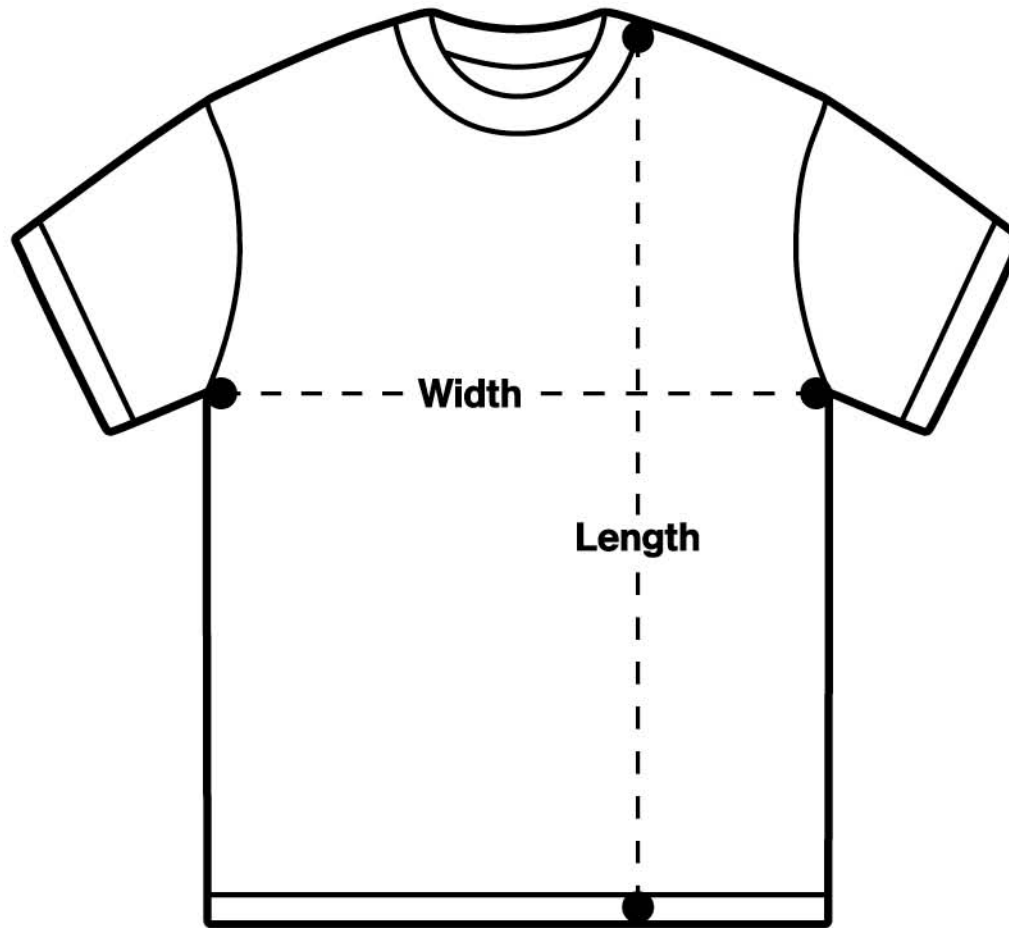

Heavy Tee

MEASUREMENT	SML	MED	LRG	XLG	2XL	3XL	4XL	5XL
Body Width (cm)	51	55	59	63	67	71	75	79
Body Length (cm)	71.5	75	78.5	82	85.5	87.5	88.5	89.5

Please note measurements can vary within 2.5cm, this is within our tolerance.

ascolour.