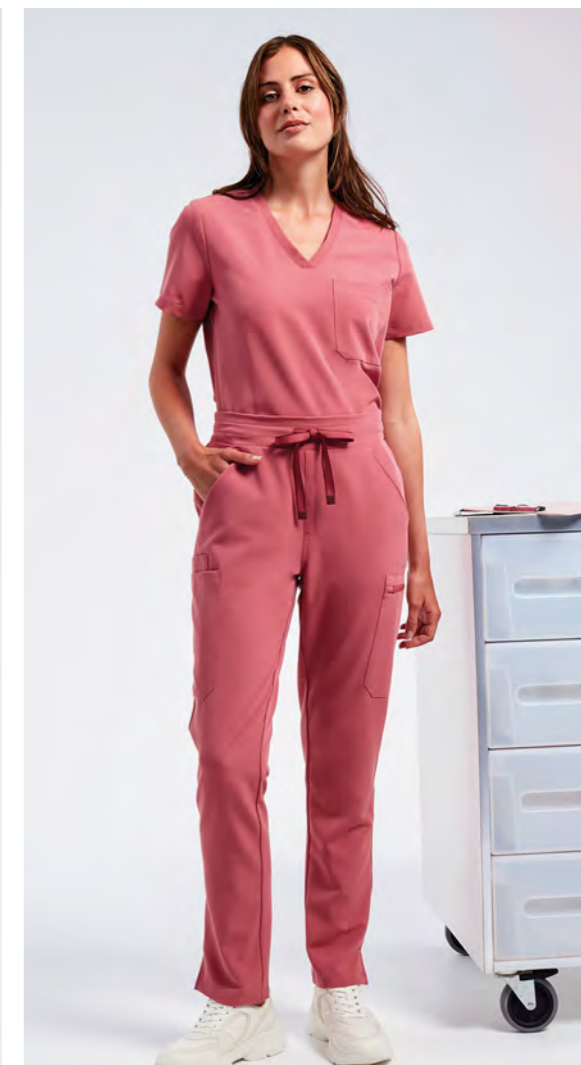

on
na
BY PREMIER

SAY HELLO TO ACTIVE CARE WEAR

ACTIVE CARE WEAR

DESIGNED TO MOVE WITH YOU

Onna is Active Care Wear - designed specifically for on-the-go professionals. When you care for people 24/7 you need to know nothing will get in your way. We've engineered technical fabrics with 4-way stretch to let you flex; breathable fibres to keep you cool and easy-care fabrics to keep you looking good. Our 'Unstoppable' underscrubs with natural mint finish will keep you warm in winter, cool in summer and fresh all year round. We've included all the key features you need for ultimate practicality, like lots of pockets, drawstrings and elasticated waistbands.

Basically, we've put in the work, so you don't have to!

SIZE GUIDE

WOMEN'S STRETCH TUNICS & UNDERSCRUB: NN300, NN310, NN370

| Call size | XS | S | M | L | XL | 2XL | 3XL |
|-----------------|-----------|----------|----------|----------|-----------|------------|------------|
| Chest to fit" | 33-34 | 35-36 | 37-38 | 39-40 | 41-43 | 44-46 | 47-49 |
| Chest to fit cm | 84-86 | 89-91 | 94-96 | 99-101 | 104-109 | 112-117 | 121-124 |